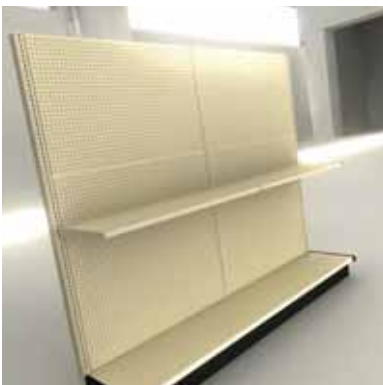

Shelving & Gondolas

Pan-Oston can manufacture custom retail store fixtures for you and as an authorized distributor for Lozier Corporation can supply any standard shelving and gondola product.

- Islands, Walls, Components Free Standing Displays
- Shelves, Decks, Shelf Accessories
- End Caps
- Merchandising Accessories, Freestanding Wire, Peg/Slotwall/Wire Grid Hardware
- Canopies, End Panels
- Multi-Function
- Widespan, Cube Saver®
- S-Series Storage Shelving
- Wood Counters, Showcases